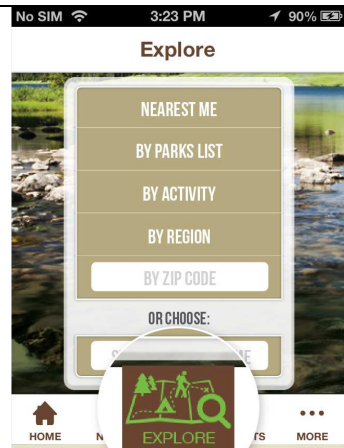

NEW SEARCH FEATURE!

Use the Explore features to find locations.