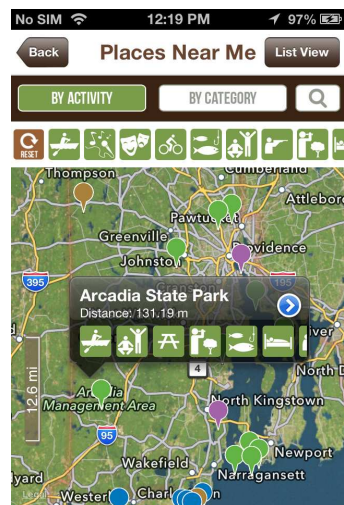

These newly added features make it easier to navigate the app, *and* the parks!

Of course, the app still contains plenty of standard features to maximize your outdoor adventure:

- Educational info, amenities, maps & directions
- Real-time *Calendar of Events*
- News, advisories, and weather alerts
- Social networking and photo/video sharing
- Potentially life-saving *Alert* feature
- GPS Tours
  - Record trail distance and time elapsed
  - Mark Photo Waypoints
  - Recall, post or share saved data
  - *Friend Finder*
  - Built-in compass

The next generation of the Rhode Island Pocket Ranger® app is now available. Be on the lookout for this exciting new update!

To learn more, please visit [PocketRanger.com](http://PocketRanger.com).

**NEW SEARCH FEATURE!**

*Use the Explore features to find locations.*

*Search by location, activity, and category.*

*Use the Advanced GPS features to record tracks, mark waypoints, and take photos.*

*Navigate the user-friendly interface design.*

*Explore the photo gallery for each location.*