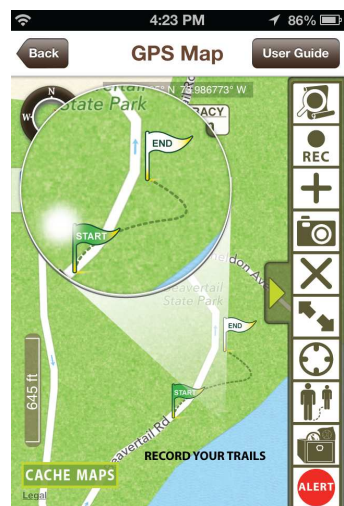

These newly added features make it easier to navigate the app, *and* the parks!

Of course, the app still contains plenty of standard features to maximize your outdoor adventure:

- Educational info, amenities, maps & directions
- Real-time *Calendar of Events*
- News, advisories, and weather alerts
- Social networking and photo/video sharing
- Potentially life-saving *Alert* feature
- GPS Tours
  - Record trail distance and time elapsed
  - Mark Photo Waypoints
  - Recall, post or share saved data
  - *Friend Finder*
  - Built-in compass

The next generation of the Rhode Island Pocket Ranger® app is now available. Be on the lookout for this exciting new update!

To learn more, please visit [PocketRanger.com](http://PocketRanger.com).

**NEW SEARCH FEATURE!**

*Use the Explore features to find locations.*

*Search by location, activity, and category.*

*Use the Advanced GPS features to record tracks, mark waypoints, and take photos.*

*Navigate the user-friendly interface design.*

*Explore the photo gallery for each location.*