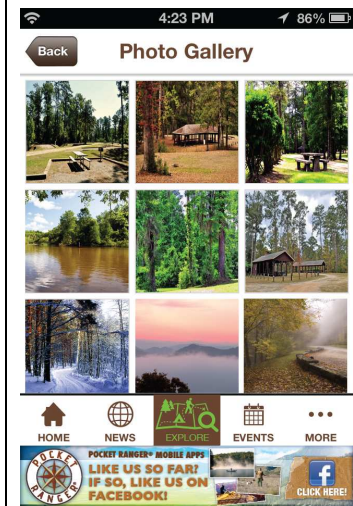

These newly added features make it easier to navigate the app, *and* the parks!

Of course, the app still contains plenty of standard features to maximize your outdoor adventure:

- Educational info, amenities, maps & directions
- Real-time *Calendar of Events*
- News, advisories, and weather alerts
- Social networking and photo/video sharing
- Potentially life-saving *Alert* feature
- GPS Tours
  - Record trail distance and time elapsed
  - Mark Photo Waypoints
  - Recall, post or share saved data
  - *Friend Finder*
  - Built-in compass

*Use the Explore features to find locations.*

*Search by location, activity, and category.*

*Use the Advanced GPS features to record tracks, mark waypoints, and take photos.*

*Navigate the user-friendly interface design.*

*Explore the photo gallery for each location.*