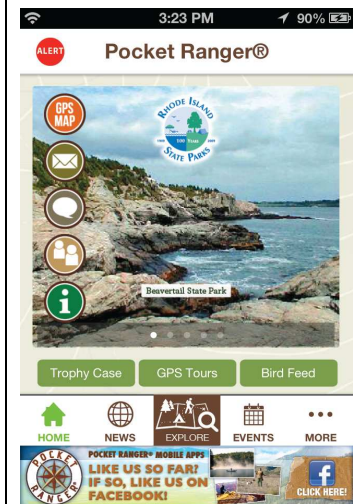

These newly added features make it easier to navigate the app, *and* the parks!

Of course, the app still contains plenty of standard features to maximize your outdoor adventure:

- Educational info, amenities, maps & directions
- Real-time *Calendar of Events*
- News, advisories, and weather alerts
- Social networking and photo/video sharing
- Potentially life-saving *Alert* feature
- GPS Tours
  - Record trail distance and time elapsed
  - Mark Photo Waypoints
  - Recall, post or share saved data
  - *Friend Finder*
  - Built-in compass

The next generation of the Rhode Island Pocket Ranger® app is now available. Be on the lookout for this exciting new update!

To learn more, please visit [PocketRanger.com](http://PocketRanger.com).

**NEW SEARCH FEATURE!**

*Use the Explore features to find locations.*

*Search by location, activity, and category.*

*Use the Advanced GPS features to record tracks, mark waypoints, and take photos.*

*Navigate the user-friendly interface design.*

*Explore the photo gallery for each location.*